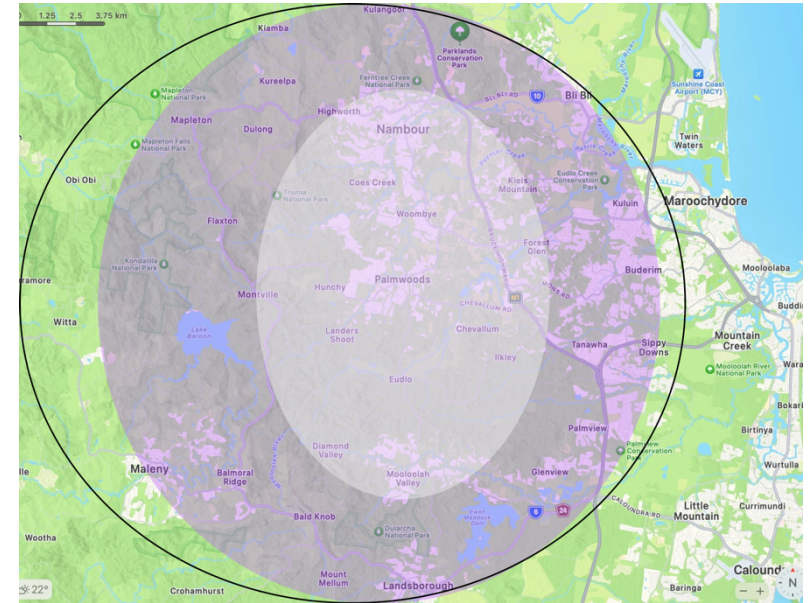

HINTERLAND PHYSIO GROUP

Woombye Clinic

Our Reach from:

Key:

-  Local
-  Within 30min
-  Rural

Palmwoods Clinic:

Kenilworth Clinic

Kilkivan Clinic