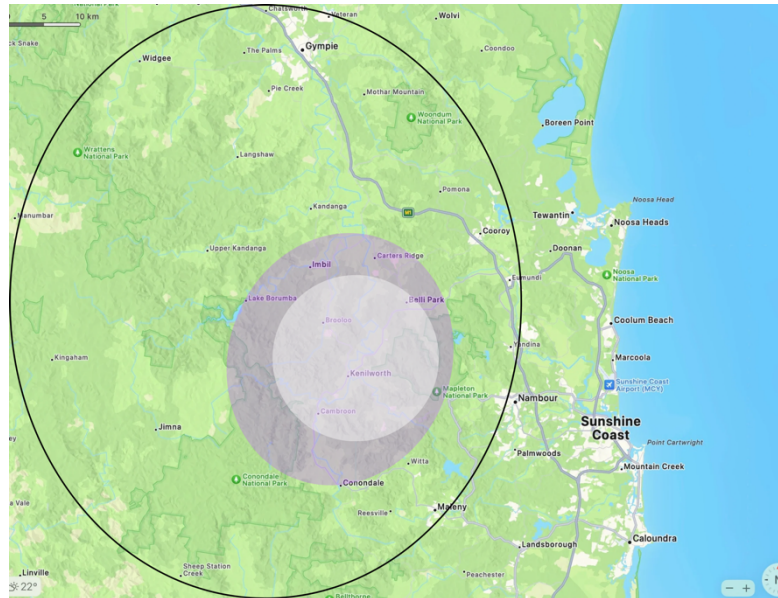

HINTERLAND PHYSIO GROUP

Woombye Clinic

Our Reach from:

Key:

-  Local
-  Within 30min
-  Rural

Palmwoods Clinic:

Kenilworth Clinic

Kilkivan Clinic