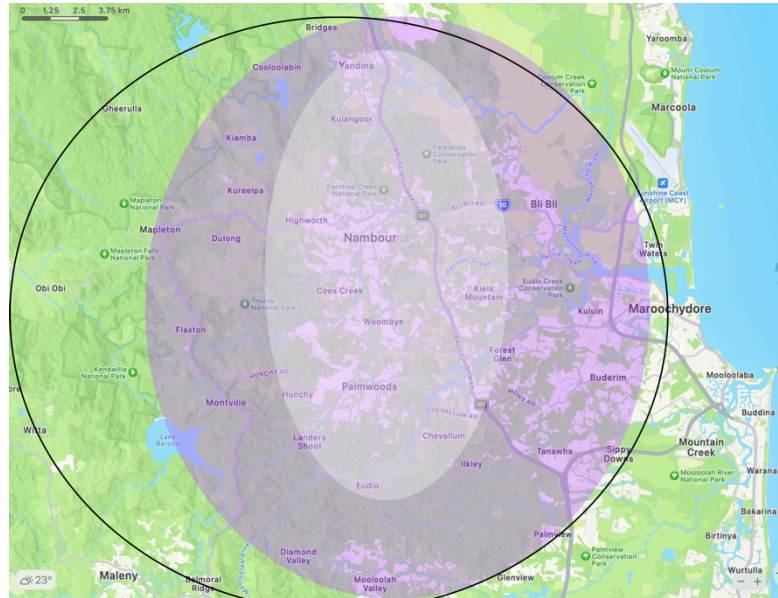

HINTERLAND PHYSIO GROUP

Woombye Clinic

Our Reach from:

Key:

-  Local
-  Within 30min
-  Rural

Palmwoods Clinic:

Kenilworth Clinic

Kilkivan Clinic